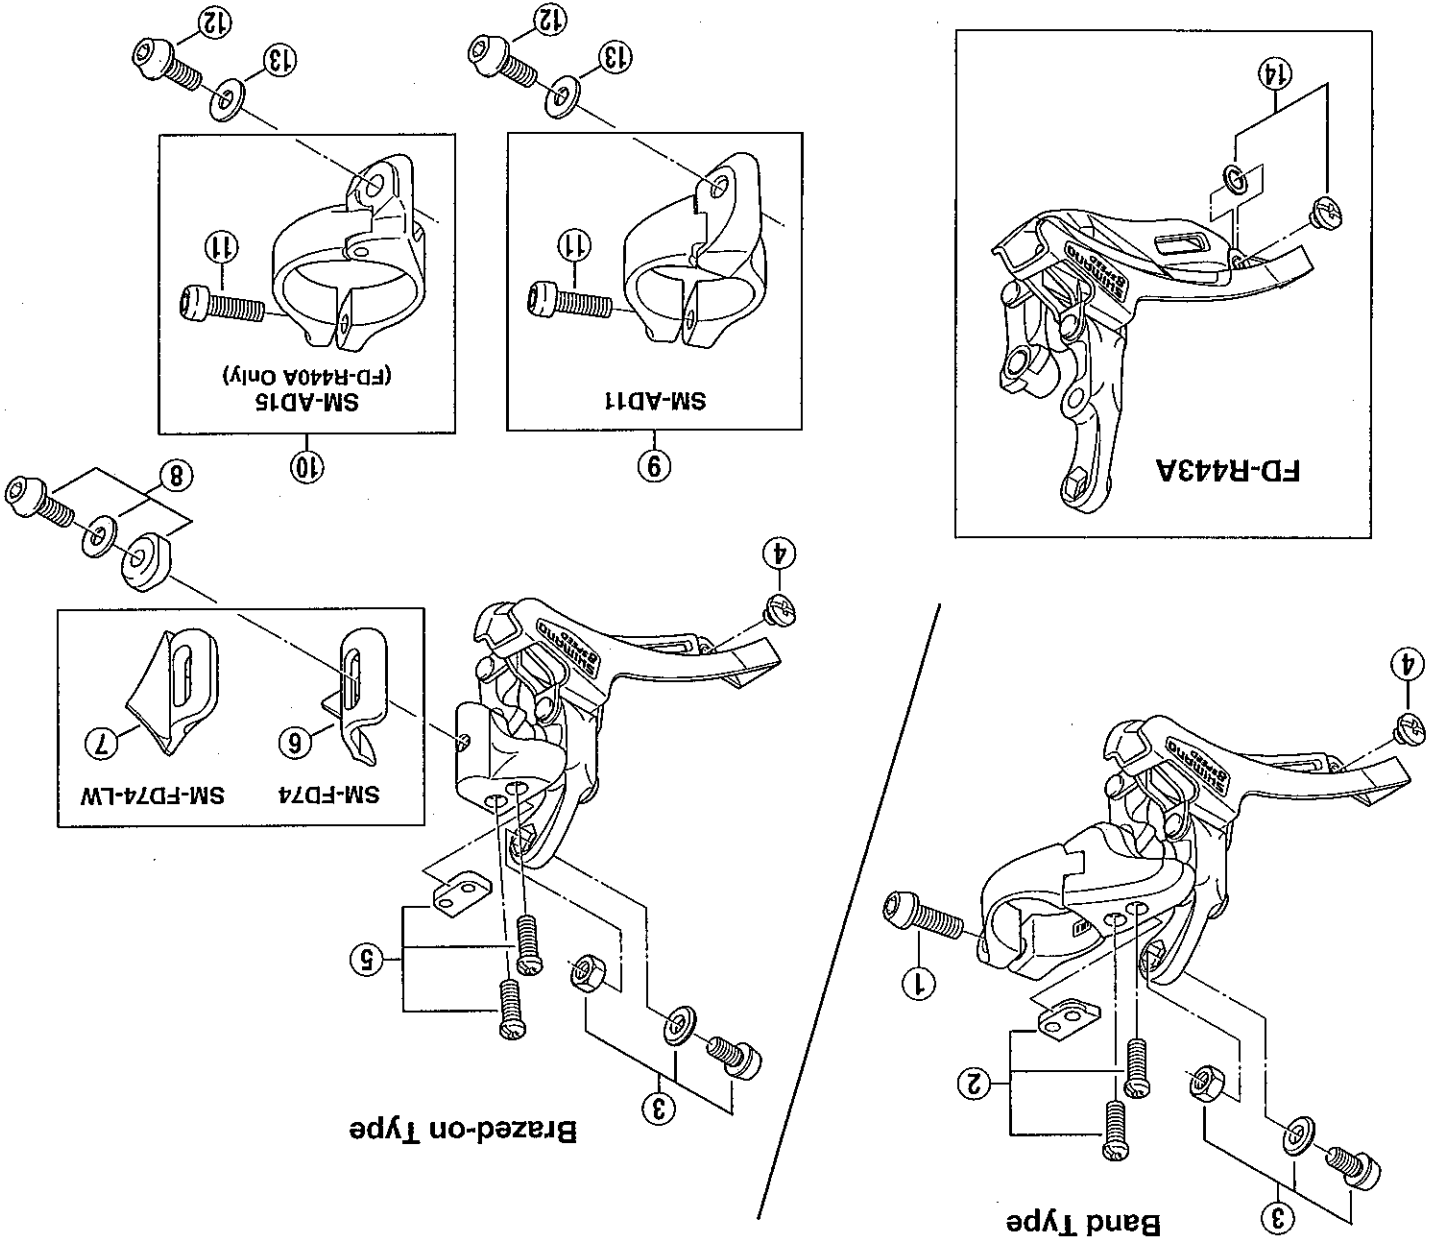

Spare parts list for after market.

SHIMANO Front Dérailleur (8-Speed Compatible)
 For Double Gear **FD-R440A**
 For Triple Gear **FD-R443A**

Q'TY	ITEM NO.	SHIMANO CODE NO.	DESCRIPTION
	1	Y-5A4 07020	Clamp Bolt (M5 x 15)
	2	Y-58G 98010	Stroke Adjust Screws (M4 x 13) & Plate
	3	Y-59G 98010	Cable Fixing Bolt Unit (M5 x 9)
	4	Y-58G 14000	Chain Guide Fixing Screw (M4 x 3)
	5	Y-58G 98030	Stroke Adjust Screws (M4 x 13) & Plate for Brazed-on Type
	6	Y-580 32000	SM-FD74 Brazed-on Bracket
	7	Y-580 32100	SM-FD74-LW Brazed-on Bracket (Investment Cast)
	8	Y-5EV 98020	Clamp Bolt Unit (M5 x 13.5) for Brazed-on Type
	9	Y-57Y 92100	SM-AD11 Clamp Band Unit ϕ 31.8 mm (1-1/4") for Brazed-on Type
	10	Y-57Y 91100	SM-AD15 Clamp Band Unit ϕ 34.9 mm (1-3/8") for Brazed-on Type
	11	Y-59L 19100	Clamp Bolt (M5 x 17.5) for SM-AD11/AD15
	12	Y-5C2 52000	Clamp Bolt (M5 x 13.5) for SM-AD11/AD15
	13	Y-59D 53000	Clamp Spacer
	* 14	Y-5H1 98010	Chain Guide Fixing Screw (M4 x 3) & Washer for FD-R443A