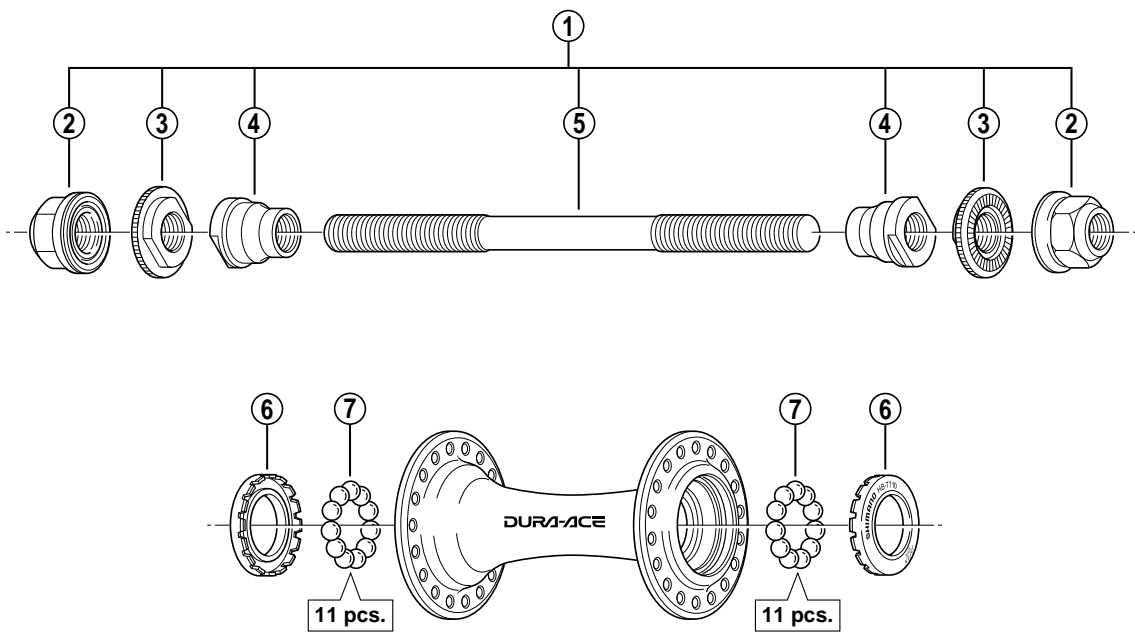

DURA-ACE TRACK Front Hub HB-7710-F

• Over Lock Nut Dimension: 100 mm (3-15/16")

ITEM NO.	SHIMANO CODE NO.	DESCRIPTION
1	Y-23T 98010	Complete Hub Axle 142 mm (5-19/32")
2	Y-237 90020	Hub Nut (M9)
3	Y-23T 06000	Lock Nut
4	Y-23T 08000	Cone (M9 x 16.7 mm)
5	Y-23T 05000	Hub Axle 142 mm (5-19/32")
6	Y-23T 07000	Dust Cap
7	Y-000 91270	Stainless Ball (3/16") 22 pcs.

0806-1728A

Specifications are subject to change without notice.

SHIMANO